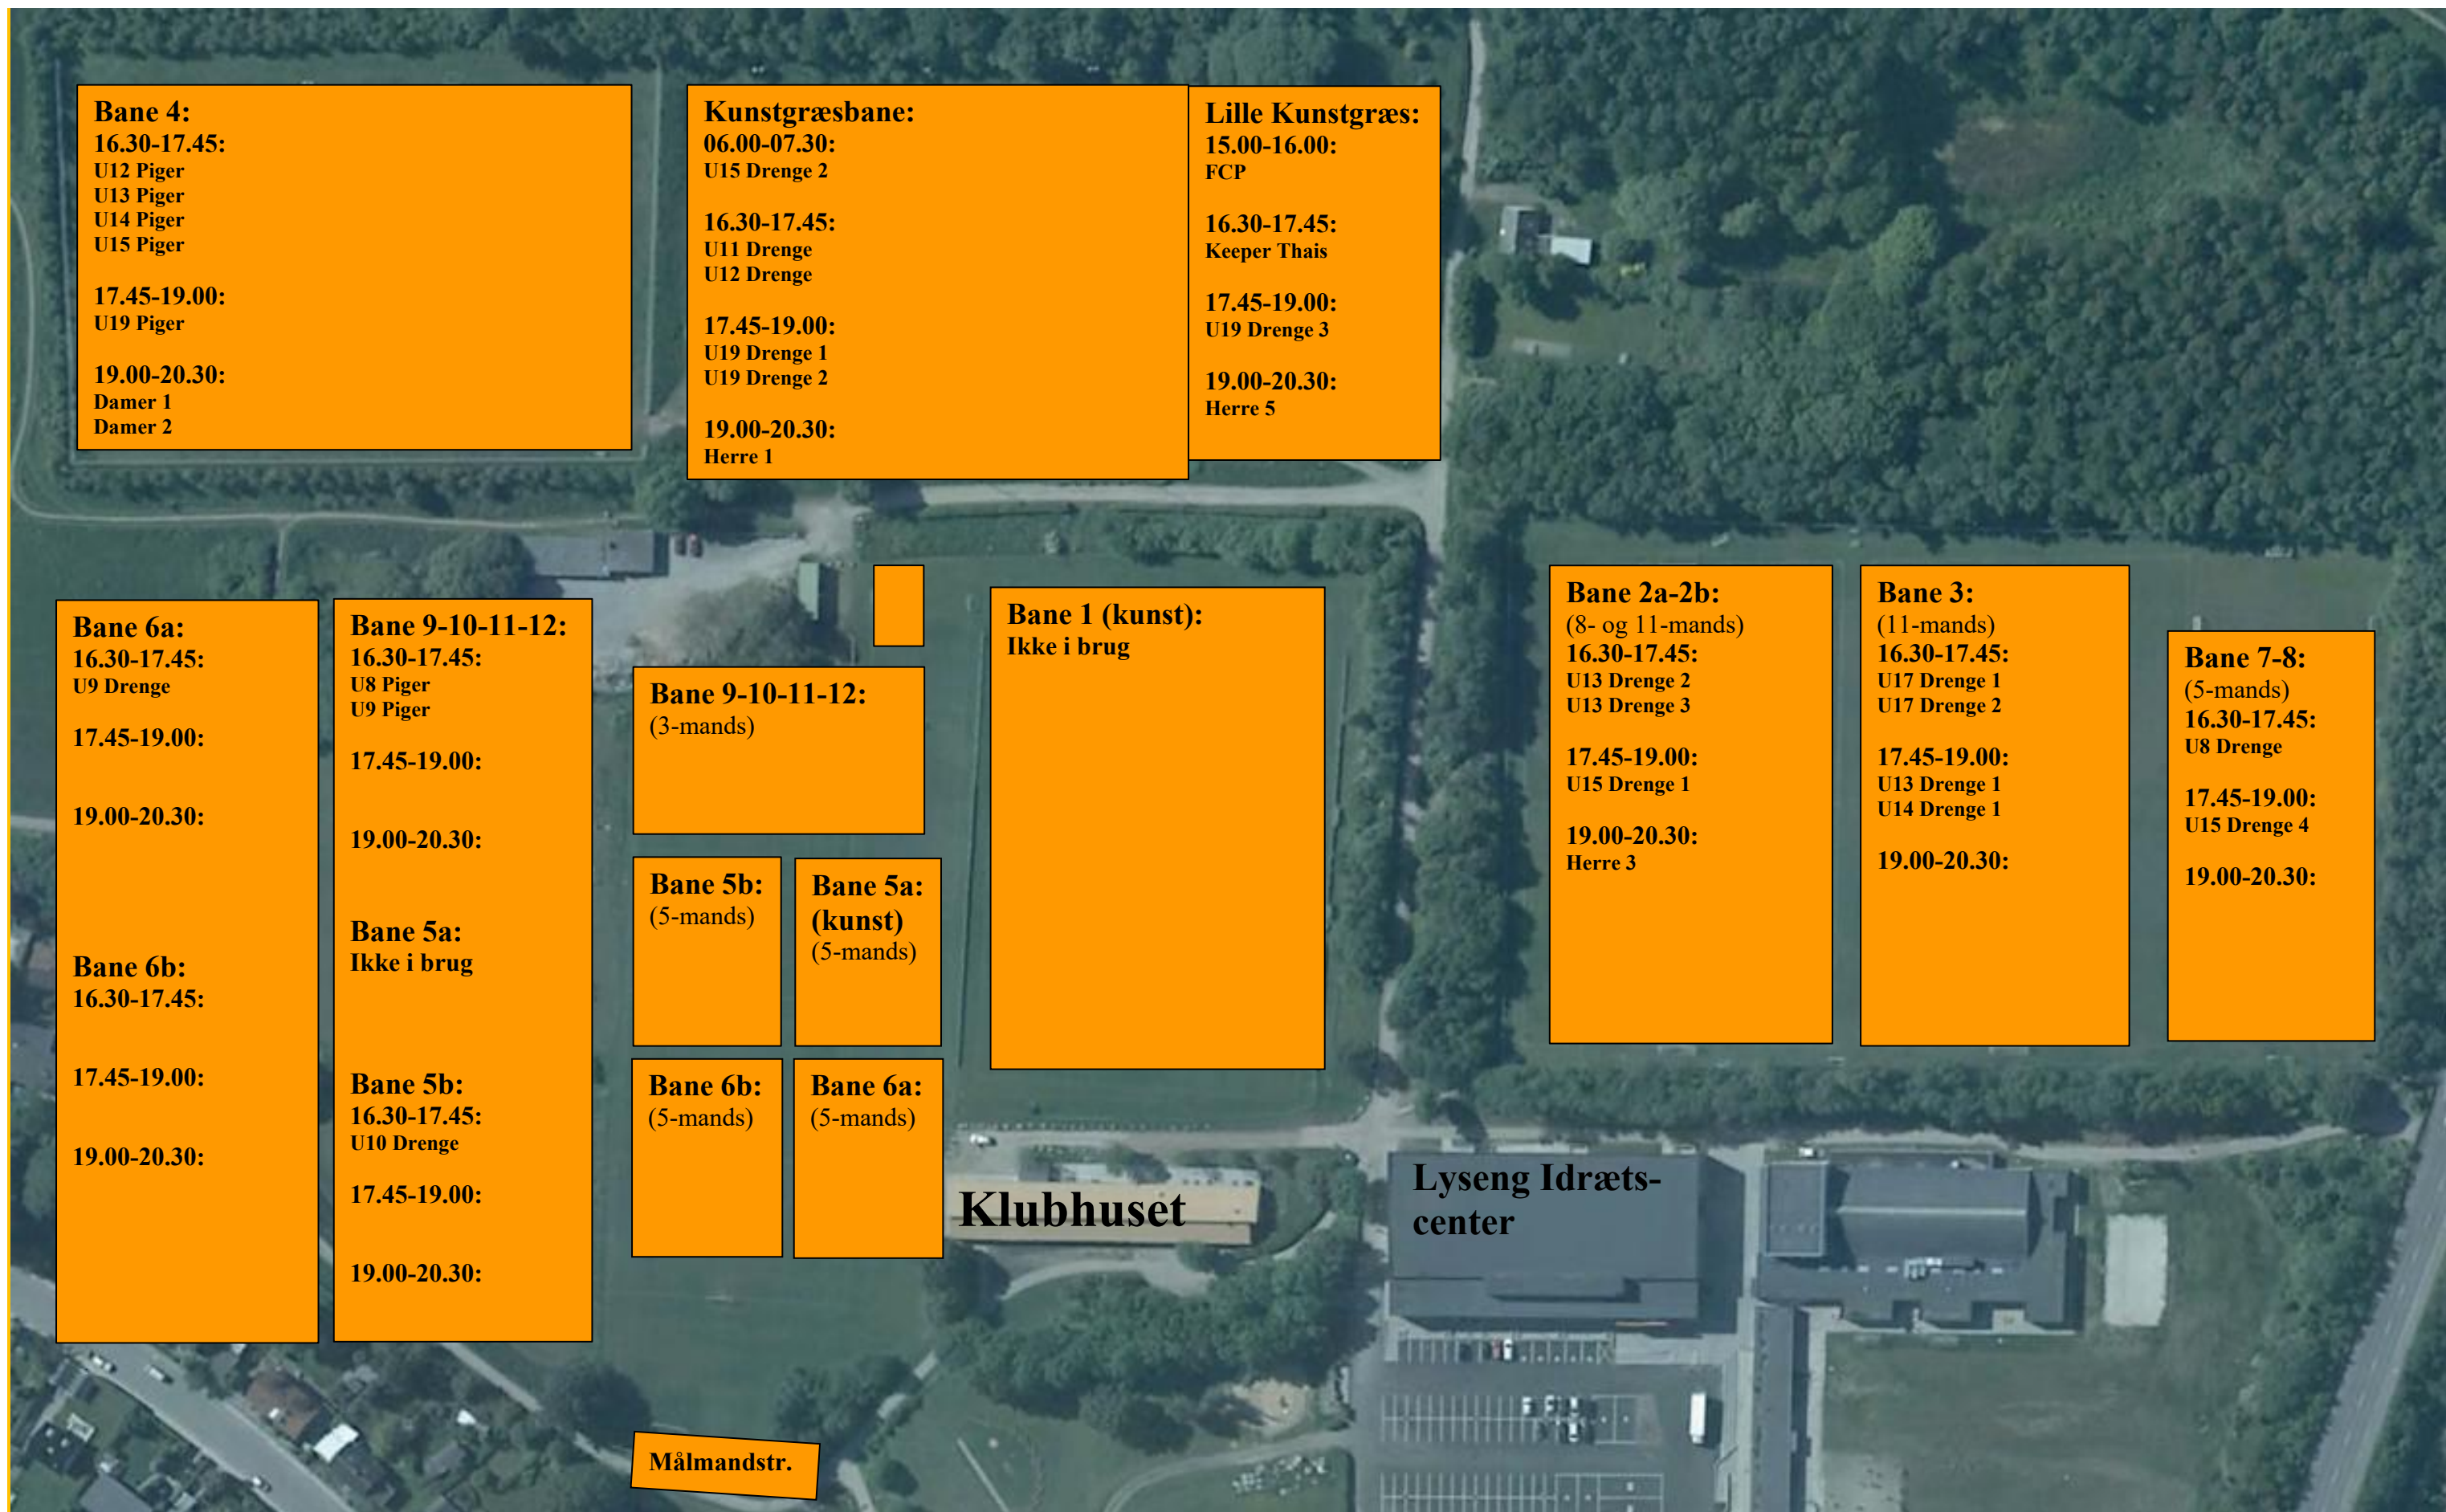

TORSDAG

Bane 4:

16.30-17.45:

U12 Piger
U13 Piger
U14 Piger
U15 Piger

17.45-19.00:

U19 Piger

19.00-20.30:

Damer 1
Damer 2

19.00-20.30:

Herre 5

Bane 6a:

16.30-17.45:

U9 Dreng

17.45-19.00:

19.00-20.30:

Bane 6b:

16.30-17.45:

17.45-19.00:

19.00-20.30:

Bane 9-10-11-12:

16.30-17.45:

U8 Piger
U9 Piger

17.45-19.00:

19.00-20.30:

19.00-20.30:

Bane 7-8:

(5-mands)

16.30-17.45:

U8 Dreng

17.45-19.00:

U15 Dreng 4

19.00-20.30: